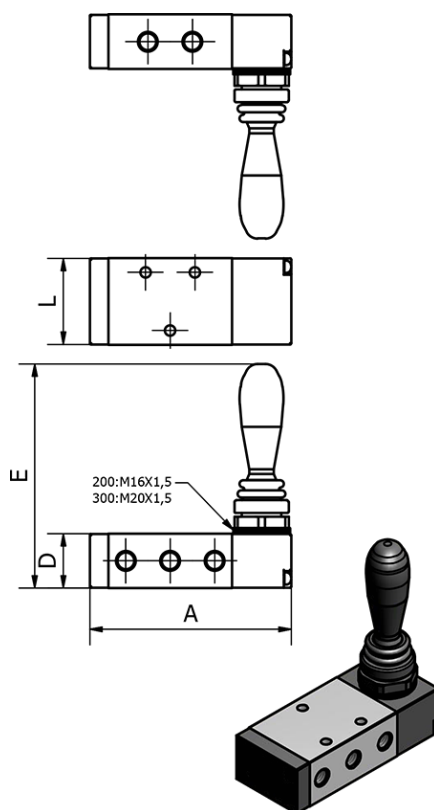

Data Sheet

Article number: 584HA230C06G

Description: Hand lever valve, type 4HA230C-06-G
port 30C - 5/3, closed center

Measures

A	= 100.5
D	= 22
E	= 90.5
L	= 35
Port	= G1/8"
Port exit	= G1/8"
Port supply and blowdown	= G1/8"